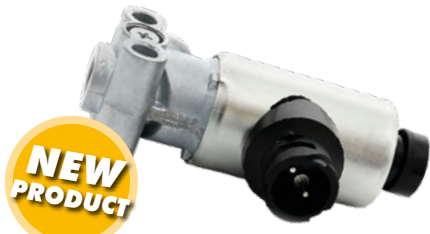

SAVE 20%

**\$145**

SAVE \$295  
OVER GENUINE

**2192599TRP**

TRP Exhaust Temp Sensor After Catalyst  
Suits DAF CF/XF E4/5 by Chassis

**NEW PRODUCT**

**\$195** SAVE \$244 OVER GENUINE

**1315507TRP**  
TRP Electric/Air Solenoid  
Brake Control/Fuel Stop on  
Fuel Pump/Diff Lock  
Suits DAF CFii