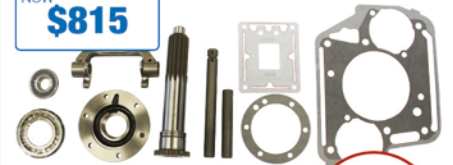

**CONTACT US  
FOR YOUR  
EATON  
REQUIREMENTS**

**TALK TO US  
ABOUT  
PRICE  
MATCHING**

**\$575**

K3497  
Range Synchro

WAS  
**\$1,010**  
NOW  
**\$815**

K4450-PAC  
14 Spline Install Kit

POPULAR  
ITEM