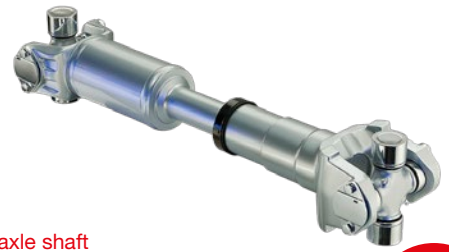

QUALITY PARTS YOU CAN TRUST

WAS
\$4,055
NOW
\$3,650

Suit RPL20 Interaxle shaft
with Meritor 46-160 housing

20RHM025B156H
Interaxle Driveshaft RPL

SAVE
\$405

WAS
\$7.50
NOW
\$6

Later Type with tab for
46-160 after 2017