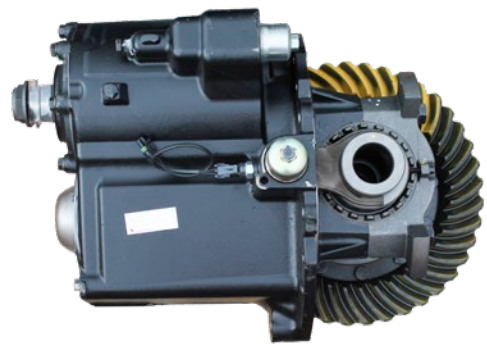

WAS
\$2,055
NOW
\$1,850

Suits 16-22918 Series
A3-3235A2393
Suit 46-160 Diff includes
Clutch + Fork

SAVE \$205

**AXLE &
DRIVELINE
SOLUTIONS
THAT KEEP
YOU MOVING**

\$ POA

With Cross Lock Ratio
4.1, 4.3 & 4.56 Available
MPL23160
Front Diff Head 46-160
Severe Duty