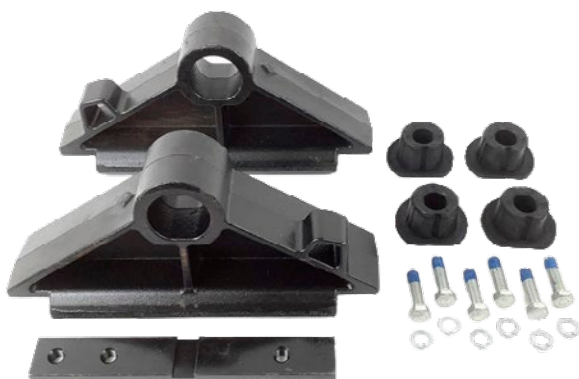

SAF HOLLAND TURNTABLE TOP PLATE

WAS
\$3,221
NOW
\$2,899

10% OFF

XA351A-P
Holland Turntable Top Plate
Top Plate 2" Diamond

WAS
\$3,500
NOW
\$3,150

10% OFF

XA331EA
Holland Turntable Top Plate
Top Plate 2" Diamond Non-Lube
with Teflon Wear Pads

SAF HOLLAND REPAIR KITS

15% OFF

WAS
\$818
NOW
\$695

RK331-1
SAF Holland Lube
Plate Wear Kit

GREAT VALUE
\$1,115

RK-10689-3
Turntable Feet Kit 220mm

GREAT VALUE
\$1,250

RK351A
SAF Holland Rebuild Kit
Replaces all moving parts

DAF TRP COOLING RANGE

\$335

**NEW
PRODUCT**

2268758TRP
TRP Fan Belt Idler Pulley
Suits DAF CF/XF EURO-6

\$395

**NEW
PRODUCT**

2163128TRP
TRP Idler Pulley
Suits DAF CFii MX 510HP

\$75

**NEW
PRODUCT**

1884148TRP
**TRP 9 Rib Engine Fan/
Water Pump Belt**
Suits DAF CFii, MX 460HP/510HP

\$75

**NEW
PRODUCT**

1867861TRP
TRP Radiator Header Tank Cap
Suits DAF CFii

\$65

**NEW
PRODUCT**

1812162TRP
**TRP 7 Rib Engine Alternator/
Aircon Belt**
Suits DAF 85, CFii, XF105