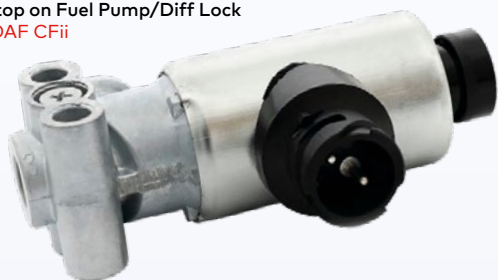

SOUTHPAC
TRUCKS

TRUCK & TRAILER PARTS®

OEM-QUALITY ALTERNATIVE PARTS

DAF TRP Sensor Range

\$195

1315507TRP
TRP Electric/Air Solenoid, Brake Control/
Fuel Stop on Fuel Pump/Diff Lock
Suits DAF CFii

\$195

2125835TRP
TRP Low Oil Level Sensor
Suits DAF CF EURO-6